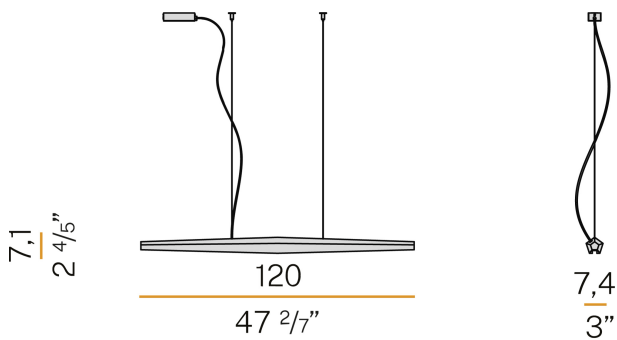

PANZERI

Viisi

220-240V AC dimmable (DALI/Push DIM)

L02002.120.0402

Data sheet

CODE	L02002.120.0402
SYSTEM POWER CONSUMPTION	23W
EFFICACY	51.65lm/W
LIGHT SOURCE	LED
COLOUR TEMPERATURE	3000K Ra>90
LIGHT DISTRIBUTION	diffused
POWER SUPPLY	220-240V AC
FREQUENCY	50/60Hz
ELECTRICAL CONFIGURATION	dimmable (DALI/Push DIM)
DRIVER	integrated included
NOMINAL LUMINOUS FLUX	2590lm
LUMEN OUTPUT	1188lm
EFFICIENCY	45.9%
WEIGHT	1.45 Kg
PROTECTION DEGREE	IP40
PACKING DIMENSIONS (CM)	14,0 x 141,0 x 14,0

Suspension lighting fixture for interiors, with direct light emission. Machined aluminium structure in white or black polyacrylic paint. Anodized extruded aluminium heat sink. Extruded polycarbonate diffuser with opaline finish. Suspension kit with griplocks and 2m (78,7") long steel cables. 2m (78,7") long power cable in transparent PVC. Power canopy with galvanized sheet metal ceiling bracket and pickled sheet metal covering in white or black polyacrylic paint.

Technical drawing

Polar diagram